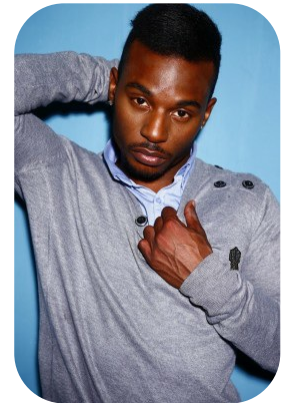

# Ricardo Leon Francis

Age: 31-40	Height: 5ft8inch	Eye Colour: Black	Accent: London
Gender:M	Weight: 72kg	Waist: 30	Bust: 37
Location: Britain North	Shoe Size: 9.5	Hips: 32	
Drives: No	Hair Color: Black		

## Talents

COMMERCIAL MODELS, FITNESS MODELS, EXTRAS