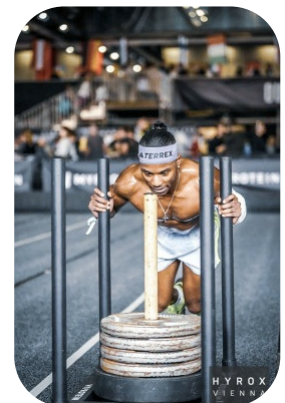

# Ricardo Leon Francis

Age: 31-40	Height: 5ft8inch	Eye Colour: Black	Accent: London
Gender:M	Weight: 72kg	Waist: 30	Bust: 37
Location: Britain North	Shoe Size: 9.5	Hips: 32	
Drives: No	Hair Color: Black		

## Talents

COMMERCIAL MODELS, FITNESS MODELS, EXTRAS